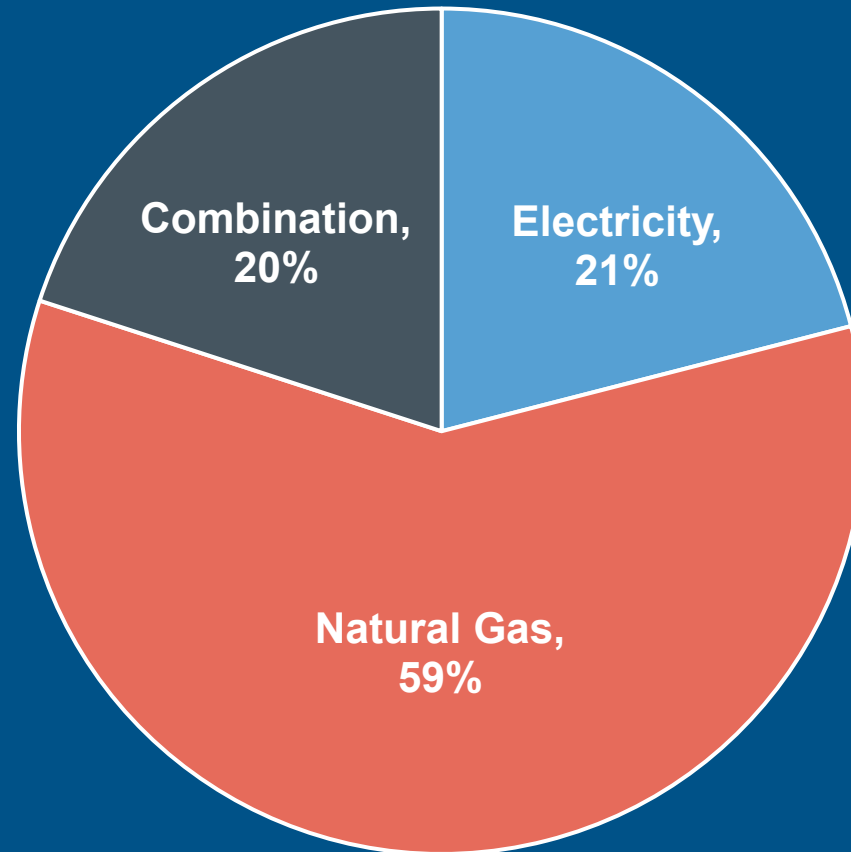

How do you currently heat your home/building?

How do you Cook?

Heat your Hot Water?

Poll
Question

1

How much do you think DC's Clean Energy Plans and Climate Goals will impact you?

Poll
Question

2

Choose what you think is the most important factor for DC's energy future

Poll
Question

3

Which of the following energy efficiency options are you most interested in?

Poll Question # 4

- 1 All of the Above (56%)
- 2 High-Efficiency Appliance/Equipment (18%)
- 3 Behavioral Programs That Show You How You Can Save Energy (14%)
- 4 On Site Energy Audits (8%)
- 5 None of the Above (5%)