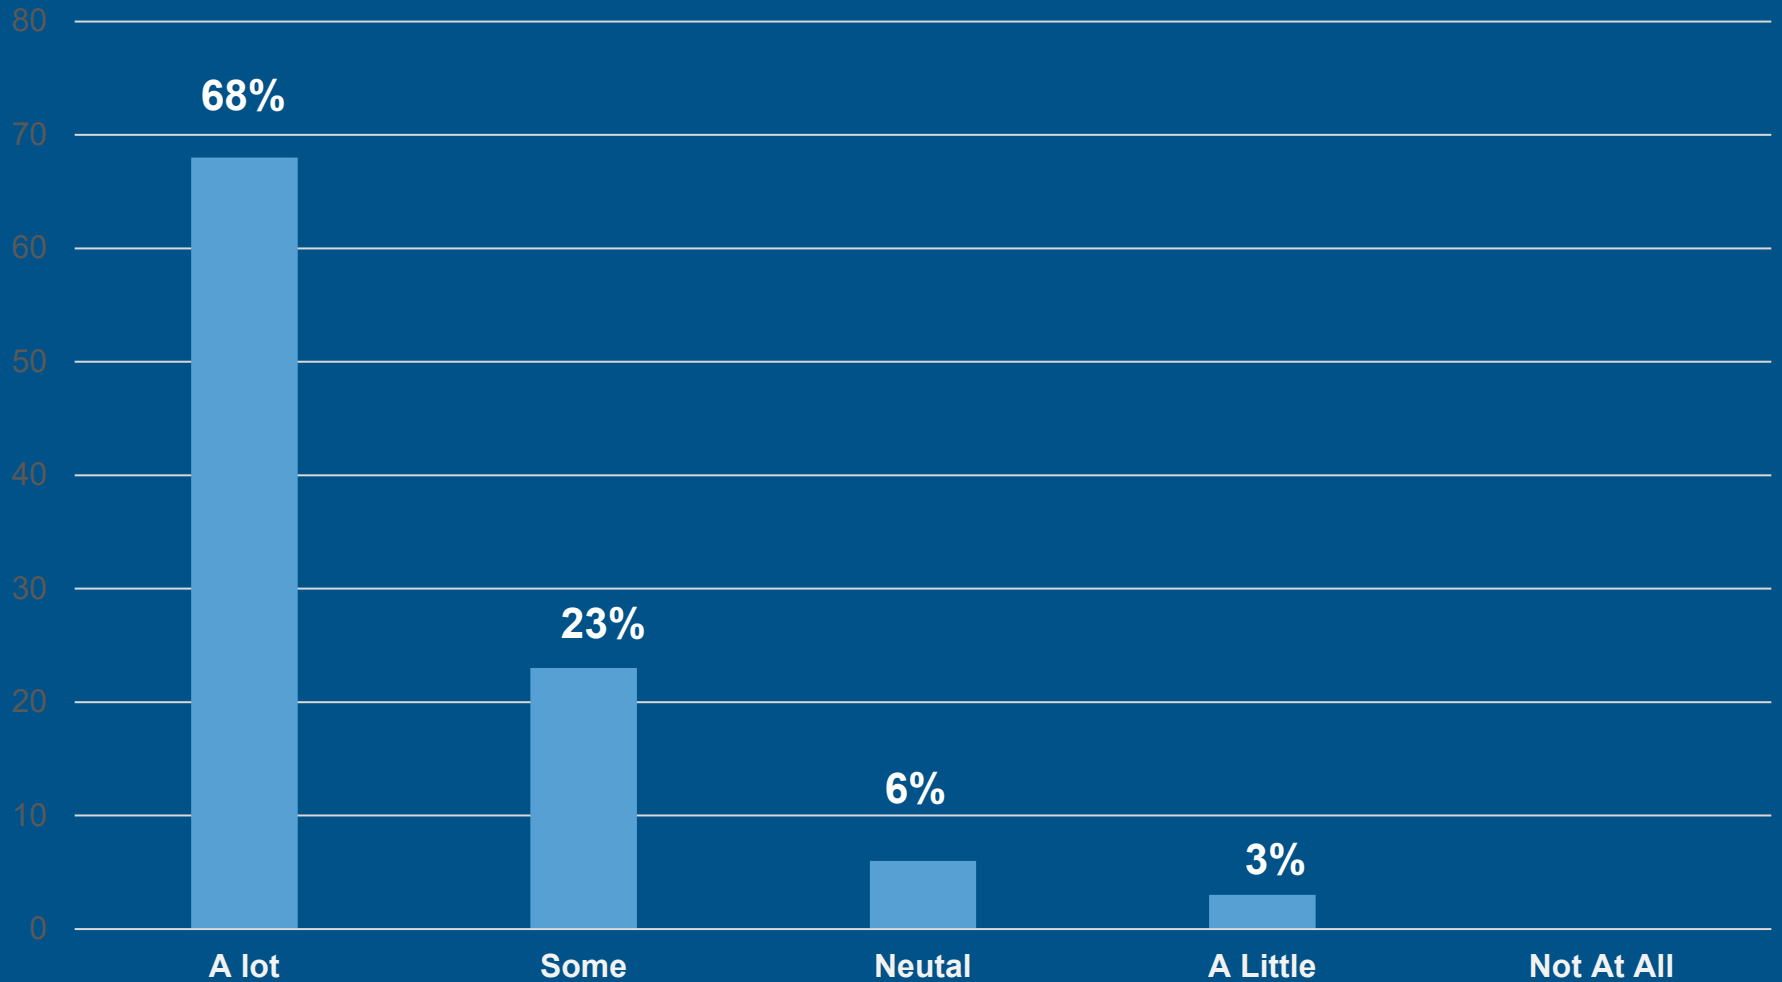

How much do you think DC's Clean Energy Plans and Climate Goals will impact you?

Poll
Question

2