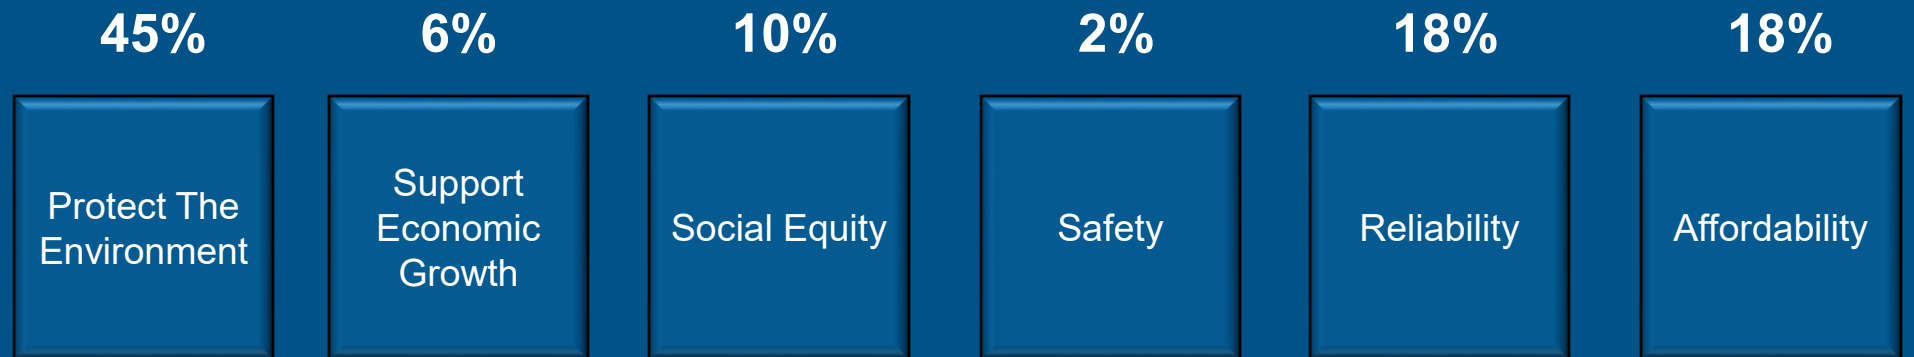

Choose what you think is the most important factor for DC's energy future

Poll
Question

3

Which of the following energy efficiency options are you most interested in?

Poll Question # 4

- 1 All of the Above (56%)
- 2 High-Efficiency Appliance/Equipment (18%)
- 3 Behavioral Programs That Show You How You Can Save Energy (14%)
- 4 On Site Energy Audits (8%)
- 5 None of the Above (5%)